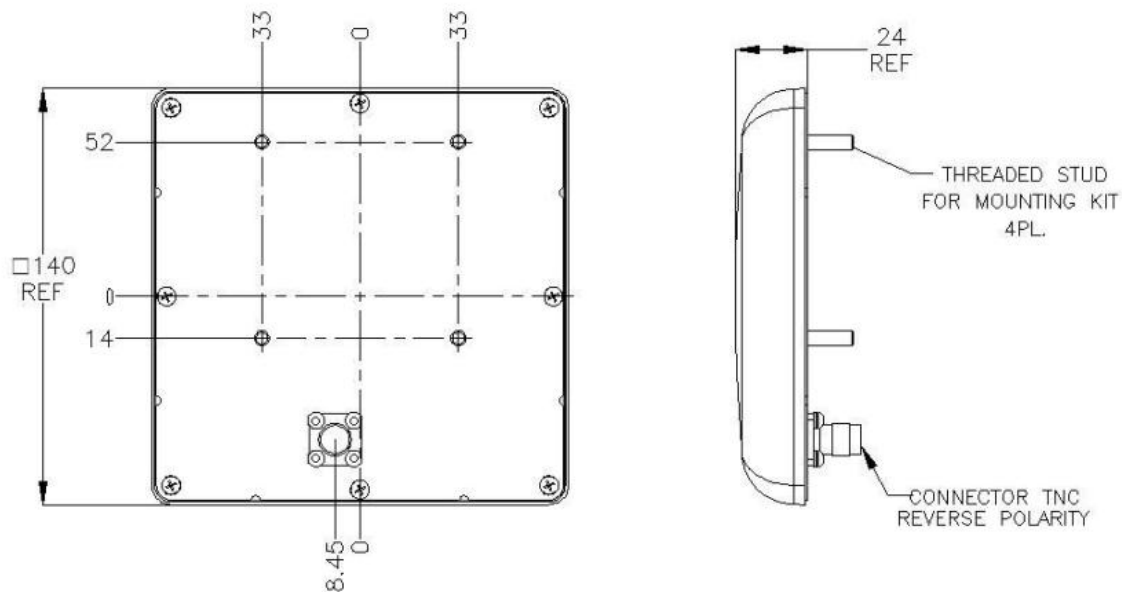

WIND SPEED SURVIVAL OPERATION

220 Km/h
160 Km/h

**WIND LOAD (SURVIVAL)
FRONT THRUST
SIDE THRUST**

5.6 kg
0.8 kg

WAIVER!

While the information contained in this document has been carefully compiled to the best of our present knowledge, it is not intended as presentation or warranty of any kind on our part regarding the fitness of the products concerned for any particular use or purpose and neither shall any statement contained herein be construed as a recommendation to infringe any industrial property rights or as a license to use any such rights. The fitness of each product for any particular purpose must be checked beforehand with our specialists.

MTI Wireless Edge Ltd.

11 Hamelacha St. Afek Industrial Park Rosh Ha'ayin 48091, Israel
Tel: +972-3-9008900 | Fax: +972-3-9008901 | www.mtiwe.com

Authorized Reseller:
RFID4UStore
www.rfid4ustore.com
1-408-739-3500
sales@rfid4ustore.com