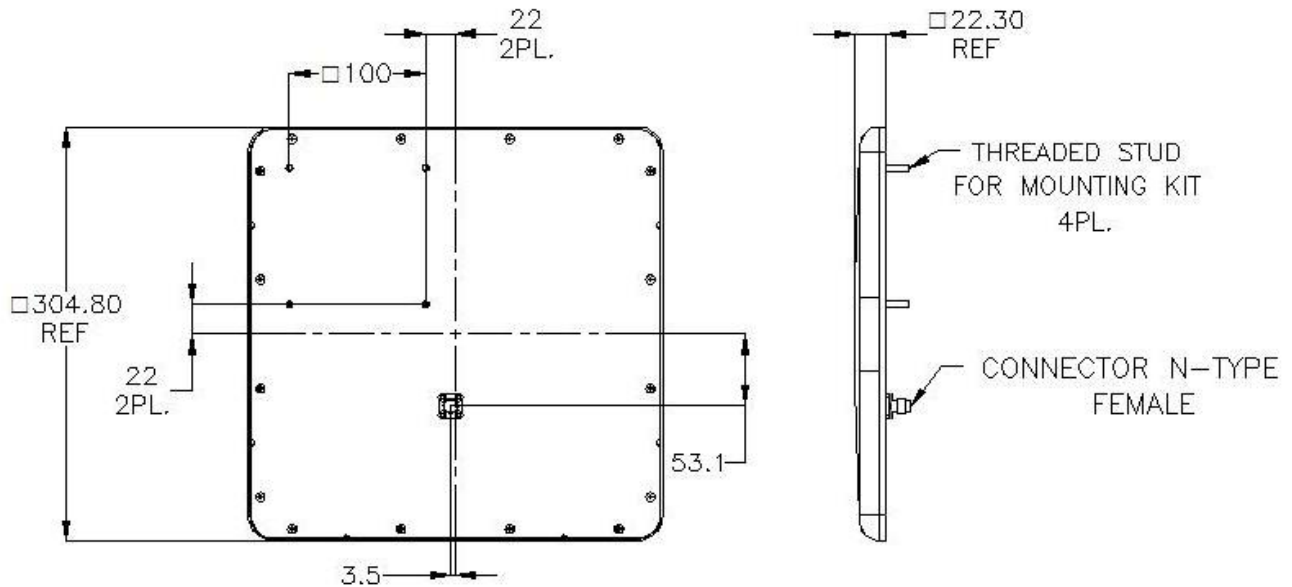

ELEVATION RADIATION PATTERN MIDBAND
FREQ. 0.902 GHZ

WAIVER!

While the information contained in this document has been carefully compiled to the best of our present knowledge, it is not intended as presentation or warranty of any kind on our part regarding the fitness of the products concerned for any particular use or purpose and neither shall any statement contained herein be construed as a recommendation to infringe any industrial property rights or as a license to use any such rights. The fitness of each product for any particular purpose must be checked beforehand with our specialists.

MTI Wireless Edge Ltd.
11 Hamelacha St. Afek Industrial Park Rosh Ha'ayin 48091, Israel
Tel: +972-3-9008900 | Fax: +972-3-9008901 | www.mtiwe.com

Authorized Reseller:
RFID4u
Store
www.rfid4ustore.com
1-408-739-3500
sales@rfid4ustore.com