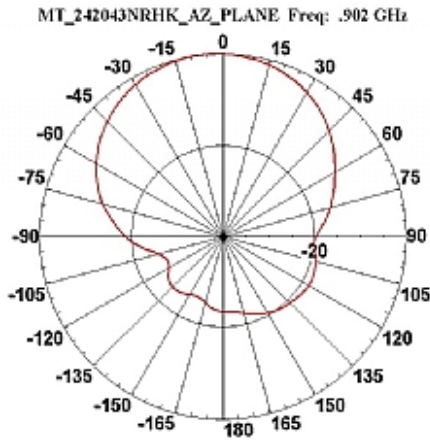

FLAMMABILITY	UL 94	Class HB
SALT SPRAY	IEC 68-2-11 Ka	168 h
ICE AND SNOW		25mm Radial
WIND SPEED SURVIVAL OPERATION		220 Km/h 160 Km/h
WIND LOAD (SURVIVAL) FRONT THRUST SIDE THRUST		26.8 kg 2.2 kg

AZIMUTH RADIATION PATTERN MIDBAND
FREQ. 0.902 GHZ