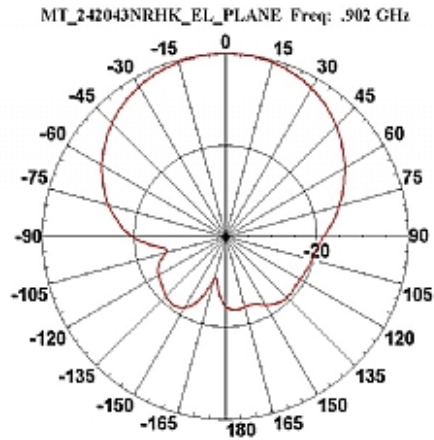

ELEVATION RADIATION PATTERN MIDBAND
FREQ. 0.902 GHZ

WAIVER!

While the information contained in this document has been carefully compiled to the best of our present knowledge, it is not intended as presentation or warranty of any kind on our part regarding the fitness of the products concerned for any particular use or purpose and neither shall any statement contained herein be construed as a recommendation to infringe any industrial property rights or as a license to use any such rights. The fitness of each product for any particular purpose must be checked beforehand with our specialists.

MTI Wireless Edge Ltd.
11 Hamelacha St. Afek Industrial Park Rosh Ha'ayin 48091, Israel
Tel: +972-3-9008900 | Fax: +972-3-9008901 | www.mtiwe.com

Authorized Reseller:
RFID4u
Store
www.rfid4ustore.com
1-408-739-3500
sales@rfid4ustore.com