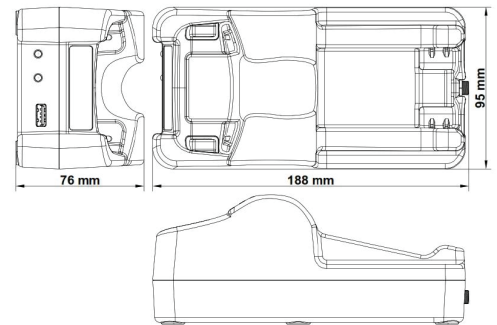

CONVERGENCE SYSTEMS LIMITED

CHARGING DOCK FOR THE CS108

CS108D CHARGER

The CS108D is the charger cradle for the popular CS108 Handheld sled reader. It can charge the handheld sled reader in less than four hours.

P/N	Power Cord
CSL0576	USA Type B
CSL0577	UK
CSL0578	EU Type E
CSL0579	EU Type F
CSL0580	Australia Type 1
CSL0581	China Type 1

Charge both handheld and mobile device at the same time.

**UL Certified 60950-1
FCC Part Certified 15B**